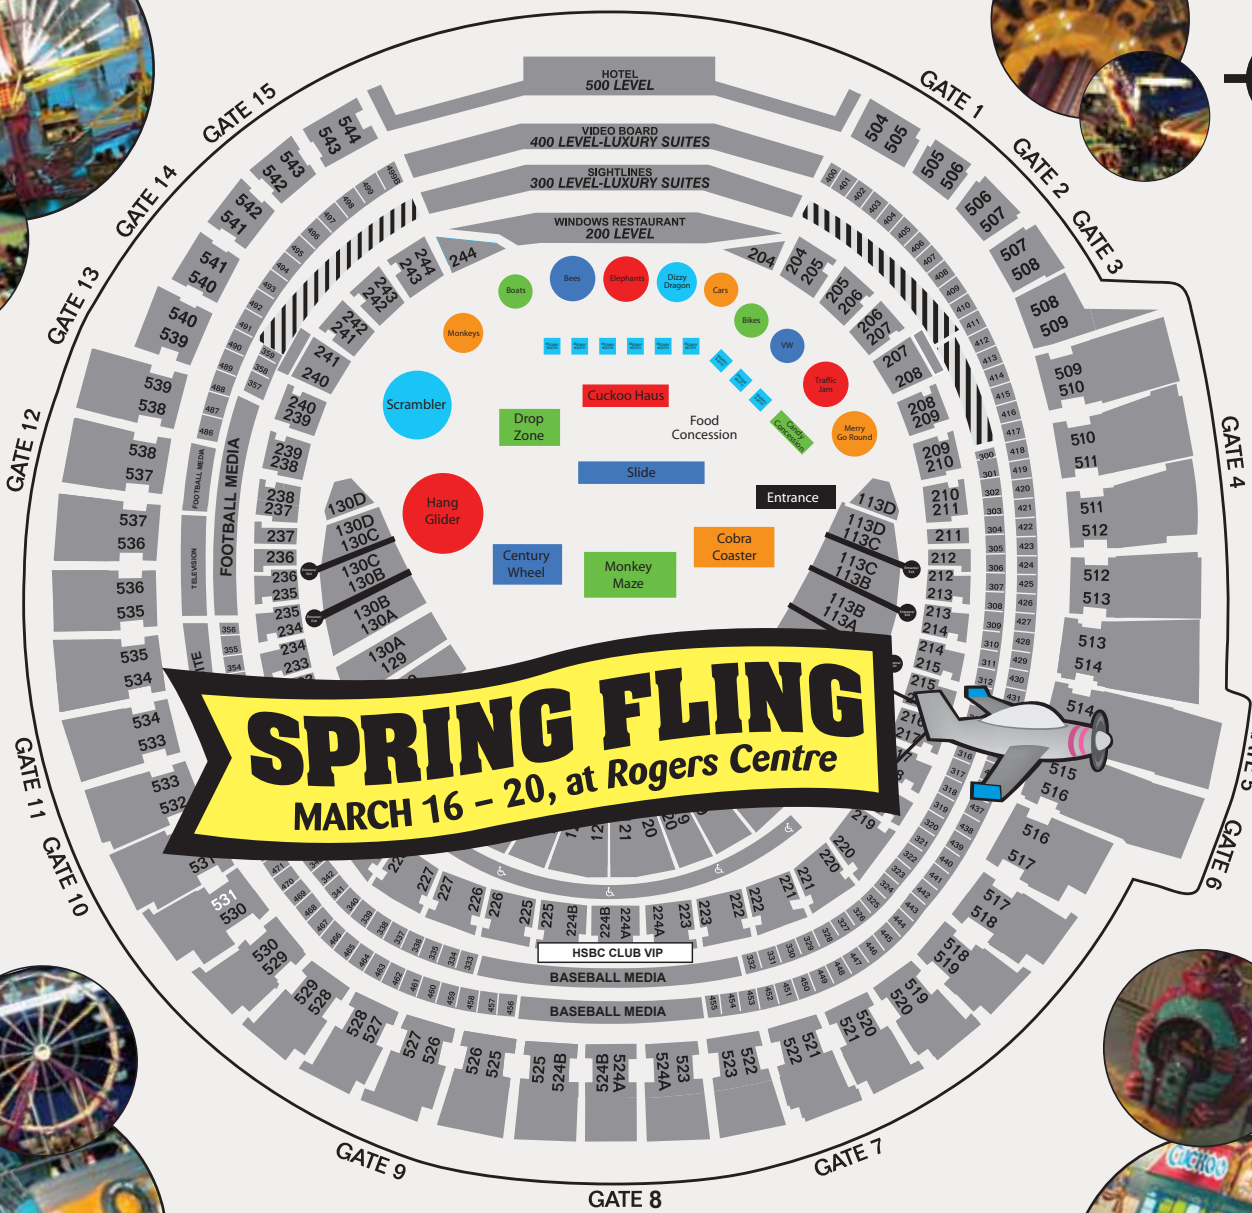

FRONT ST.

SPRING FLING
 MARCH 16 - 20, at Rogers Centre

Entrance

SPADINA AVE.

YORK ST.

BREMNER BLVD.

SPRING FLING 2009

\$17 all day ride pass for 2 years+
 \$10 no ride ticket

Ticket prices are subject to a Ticketmaster service charge and ticket fee. Floor plan and rides are subject to change without notice. Floor plan is not drawn to scale.