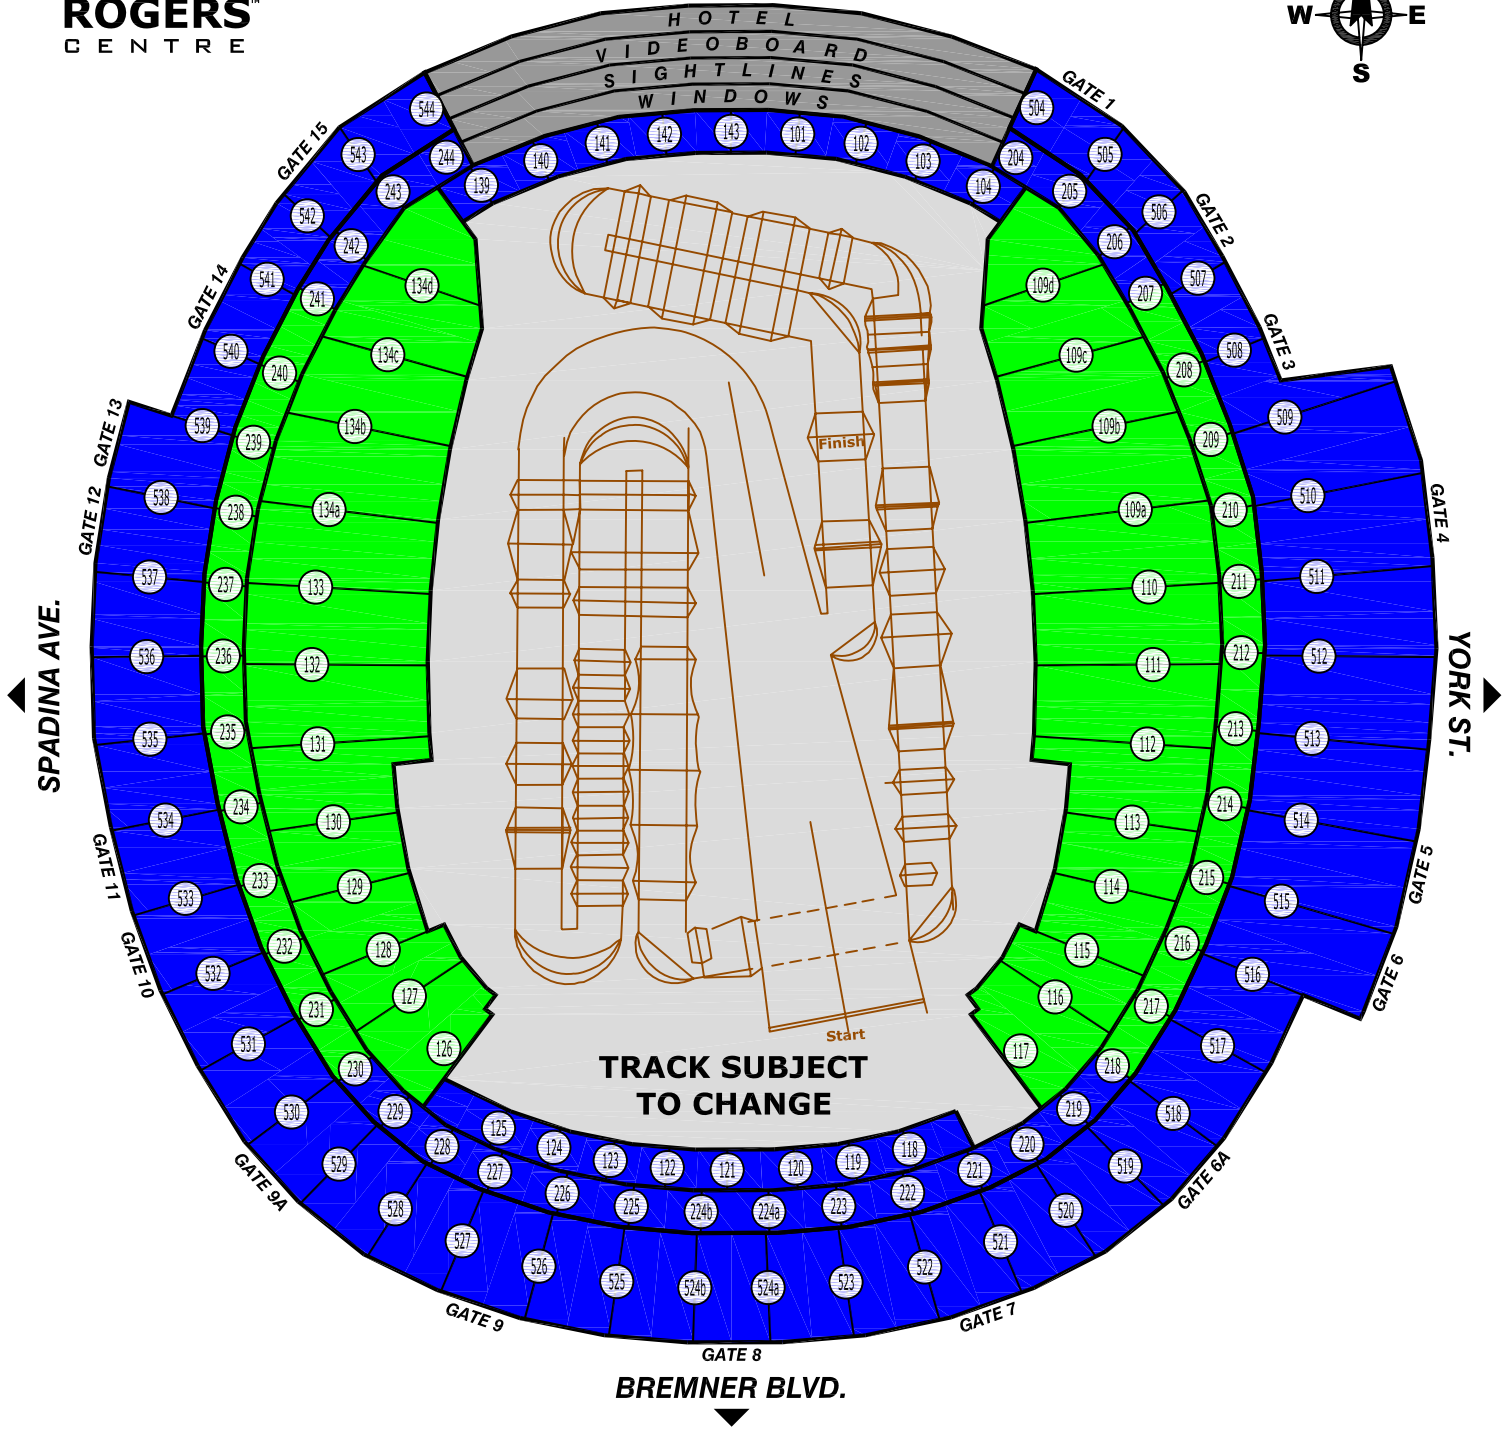

FRONT ST.

HOTEL
VIDEOBOARD
SIGHTLINES
WINDOWS

Supercross - March 13, 2010

\$40
 \$25

*Ticket prices are subject to a Ticketmaster service charge and ticket fee. Floor plan is subject to change without notice and is not drawn to scale. As of July 23, 2009
 Accessibility Seating: 113, 114, 115, 116, 117, 126, 127, 128, 129, 130, 207, 208, 240, 241, 511, 512, 536, 537*