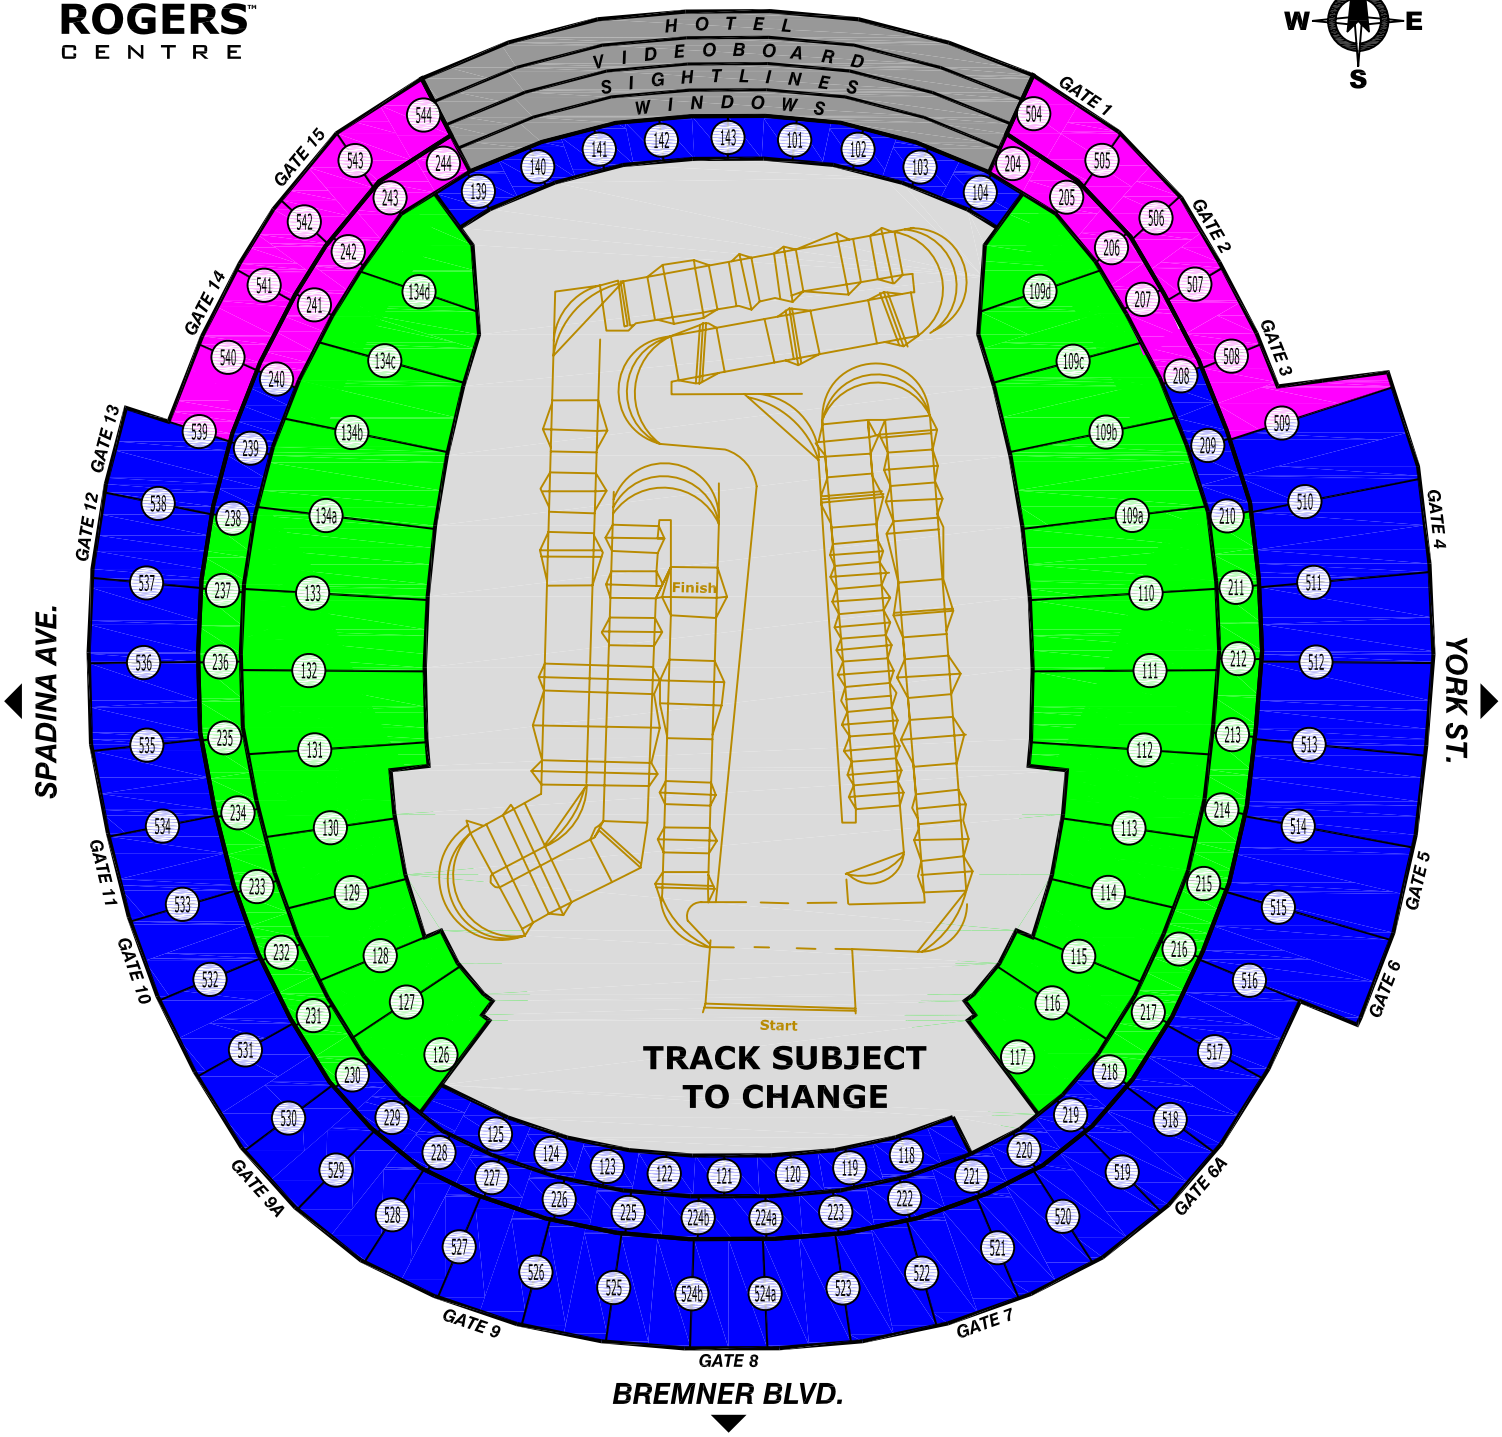

FRONT ST.

HOTEL  
VIDEOBOARD  
SIGHTLINES  
WINDOWS

TRACK SUBJECT TO CHANGE

# Supercross - March 24, 2012

  \$40.00
   \$25.00
   \$15.00

Ticket prices are subject to a Ticketmaster service charge and ticket fee. Floor plan is subject to change without notice and is not drawn to scale. As of May 9, 2011  
 Accessibility Seating: 113, 114, 115, 116, 117, 126, 127, 128, 129, 130, 207, 208, 240, 241, 511, 512, 536, 537